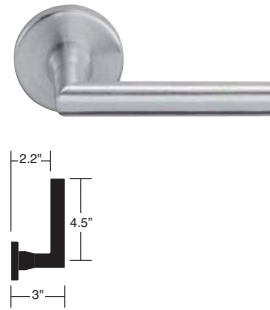

CALL 800-480-6613

SALES
REPAIR

SERVICE
INSTALLATION

INTEGRATION
WARRANTY

FBH ARCHITECTURAL SECURITY
Commercial Doors and Hardware

The M Collection

A range of options. A single standard of quality.

Introducing the M Collection, an entire lineup of decorative levers designed to maintain a custom high-style look on doors throughout any building—from the main entrance to the supply closet.

The ability to suite M Collection levers across multiple platforms from Schlage and Von Duprin means consistent style and functionality—along with unrivaled security.

The M Collection was designed to function as a visual extension of any interior, from contemporary to classic.

M52
♿