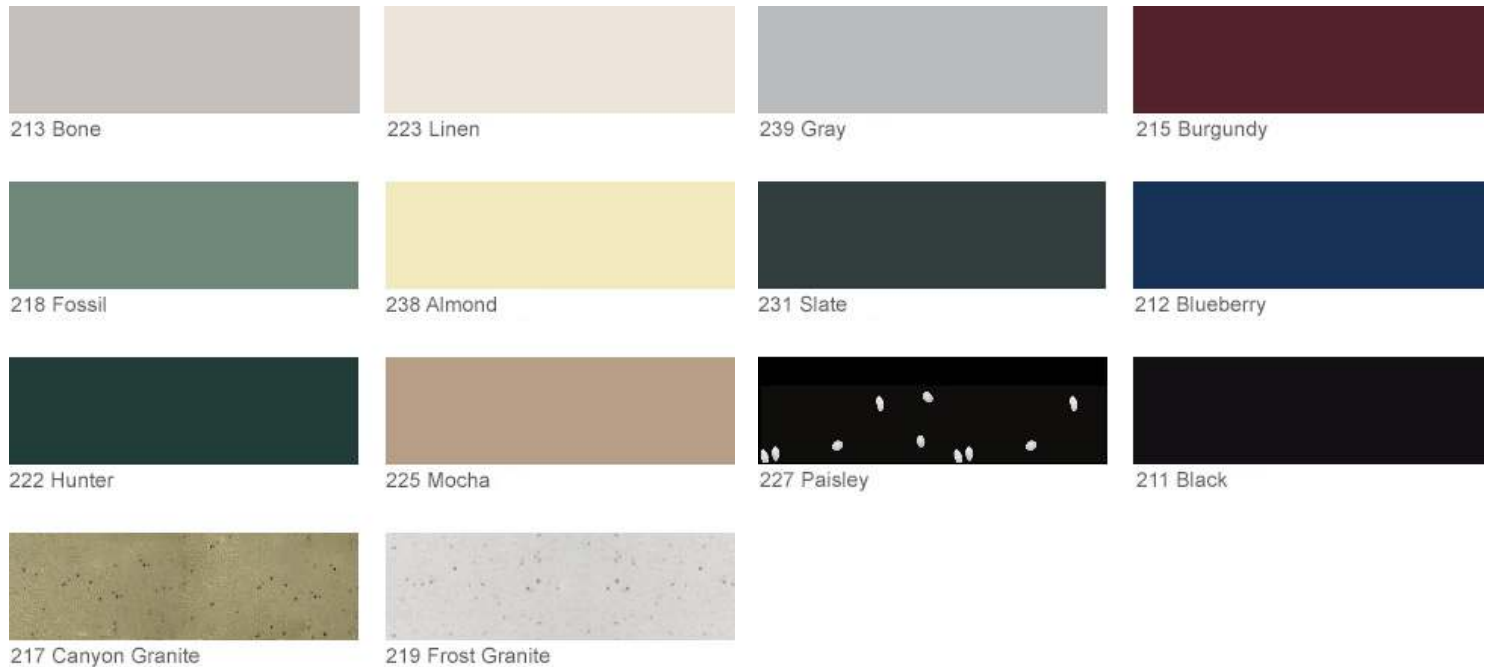

SOLID PLASTIC

DET

COLORS

SOLID COLOR

CERTIFIED CLASS B FIRE RATED HDPE

- Flame Spread Index: 26 - 75
- Smoke Developed Index: 0 - 450

Colors shown are approximations only. For accurate color matches, refer to Hadrian's printed color card. Hadrian reserves the right to change colors and/or finishes without prior notice.