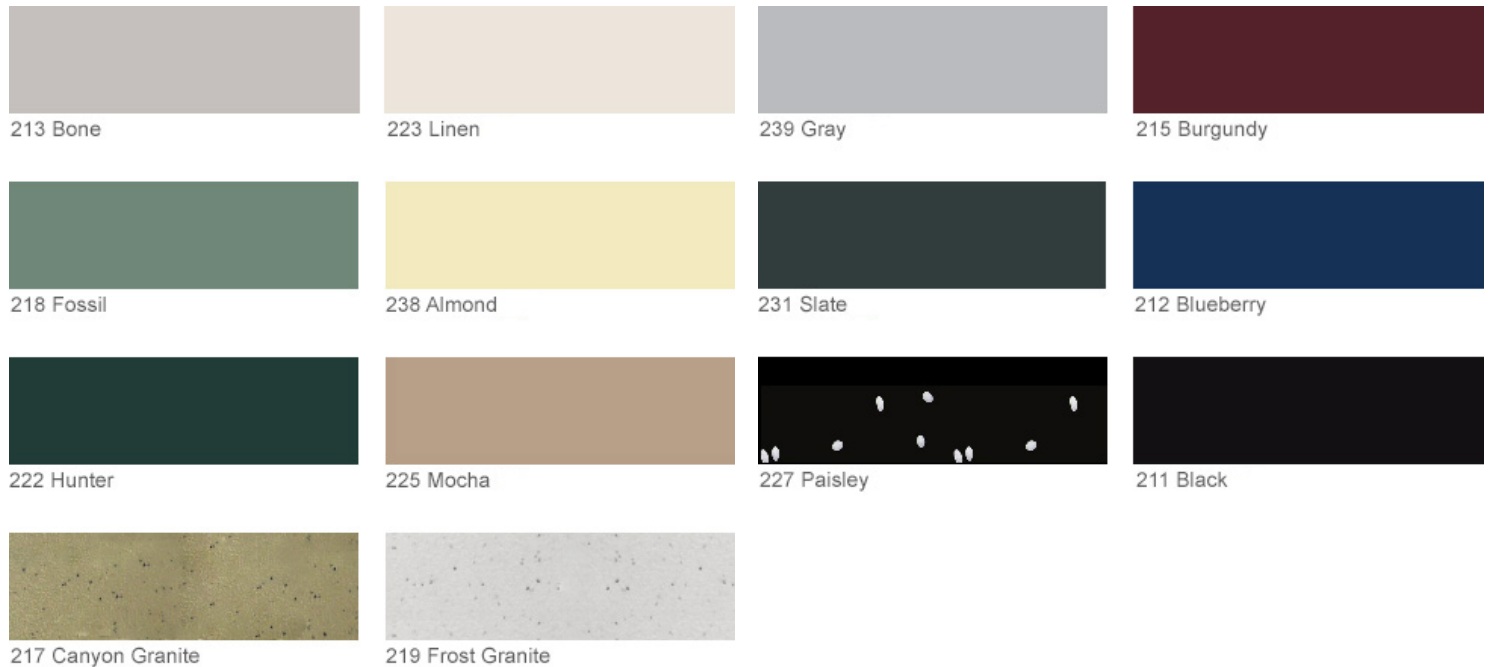

SOLID PLASTIC

DET

COLORS

SOLID COLOR

CERTIFIED CLASS B FIRE RATED HDPE

- Flame Spread Index: 26 - 75
- Smoke Developed Index: 0 - 450

Colors shown are approximations only. For accurate color matches, refer to Hadrian's printed color card. Hadrian reserves the right to change colors and/or finishes without prior notice.